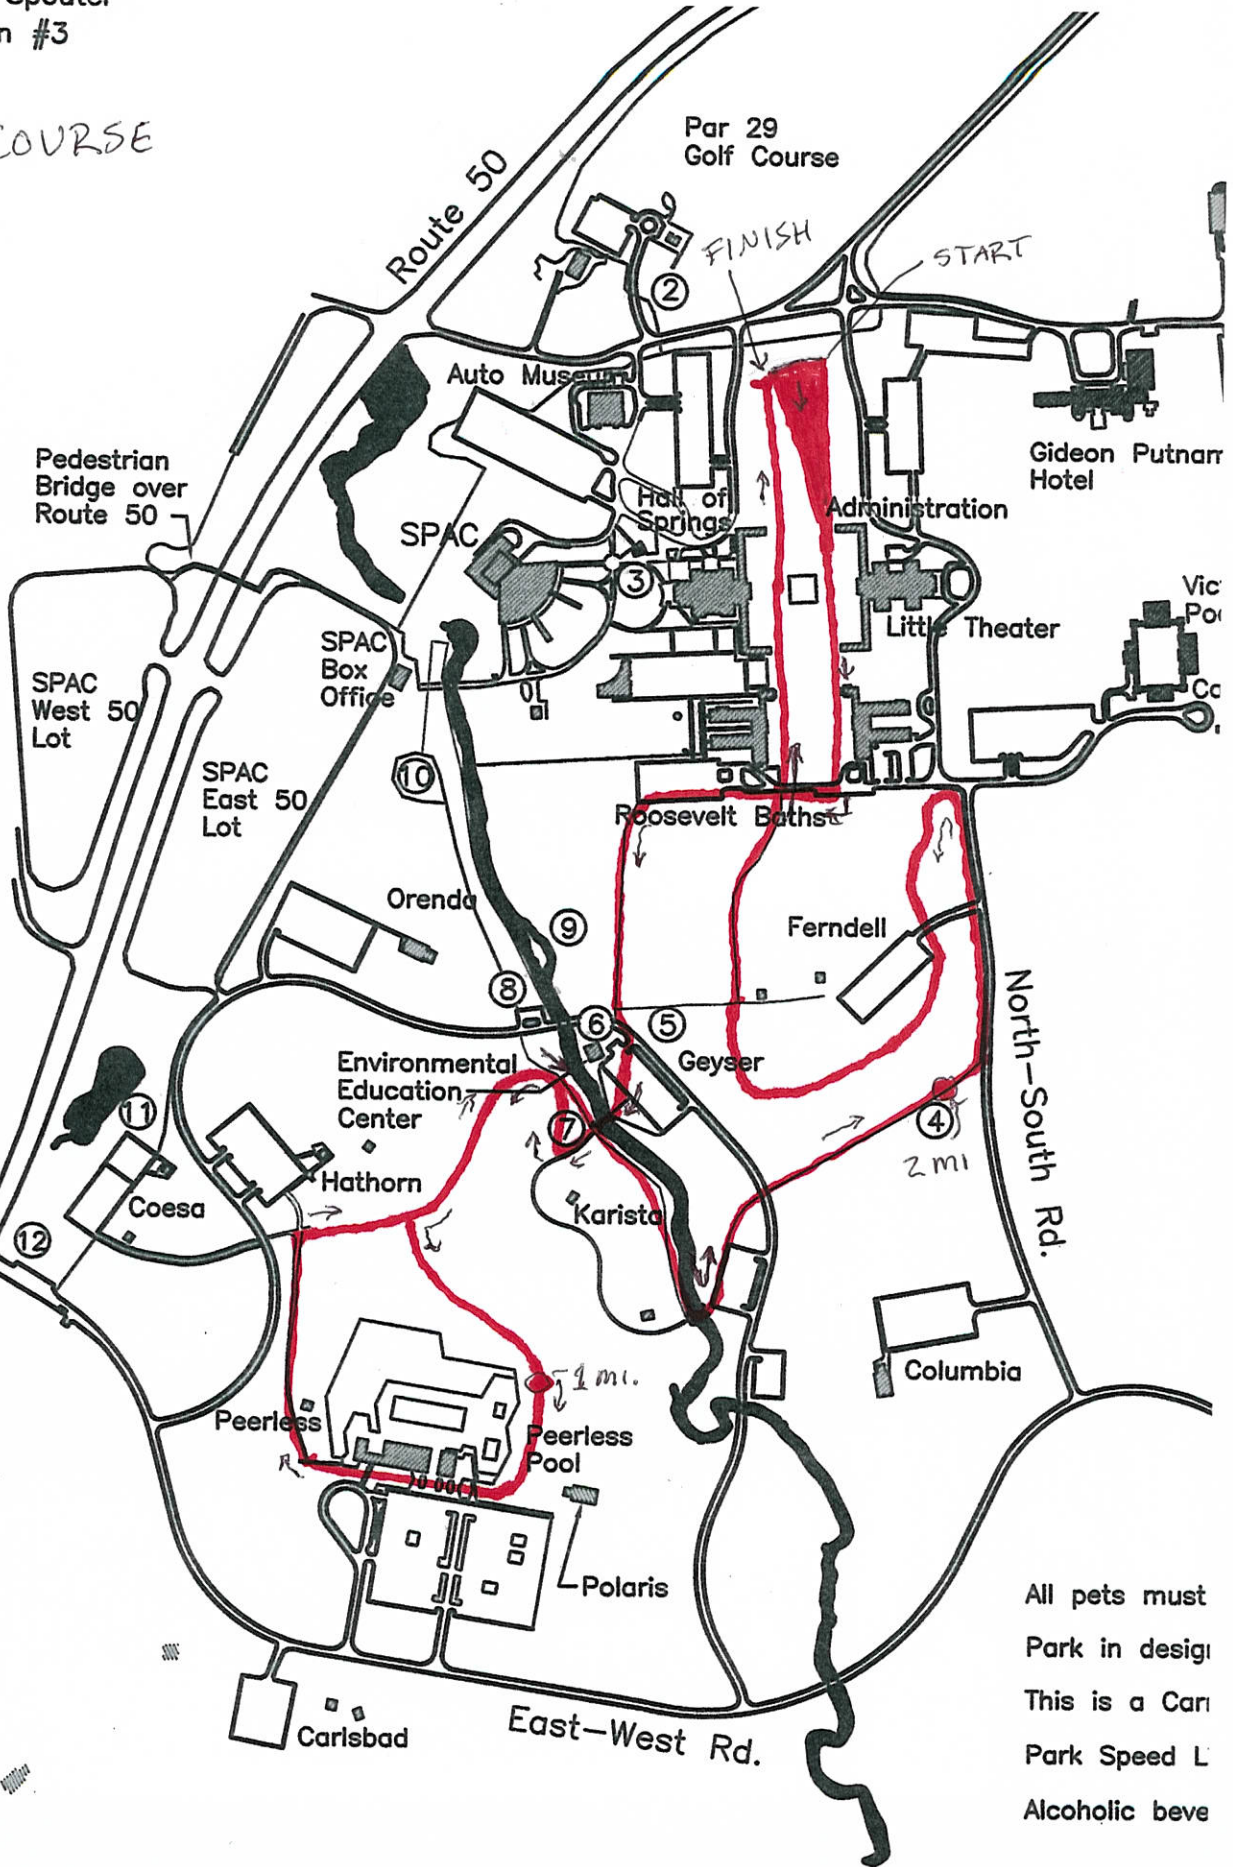

Coesa Spouter  
Hathorn #3

# 5K COURSE

All pets must  
Park in design  
This is a Car  
Park Speed L  
Alcoholic beve

\* Playgrounds are located in the Geyser, Hathorn, and Peerless Pool areas.